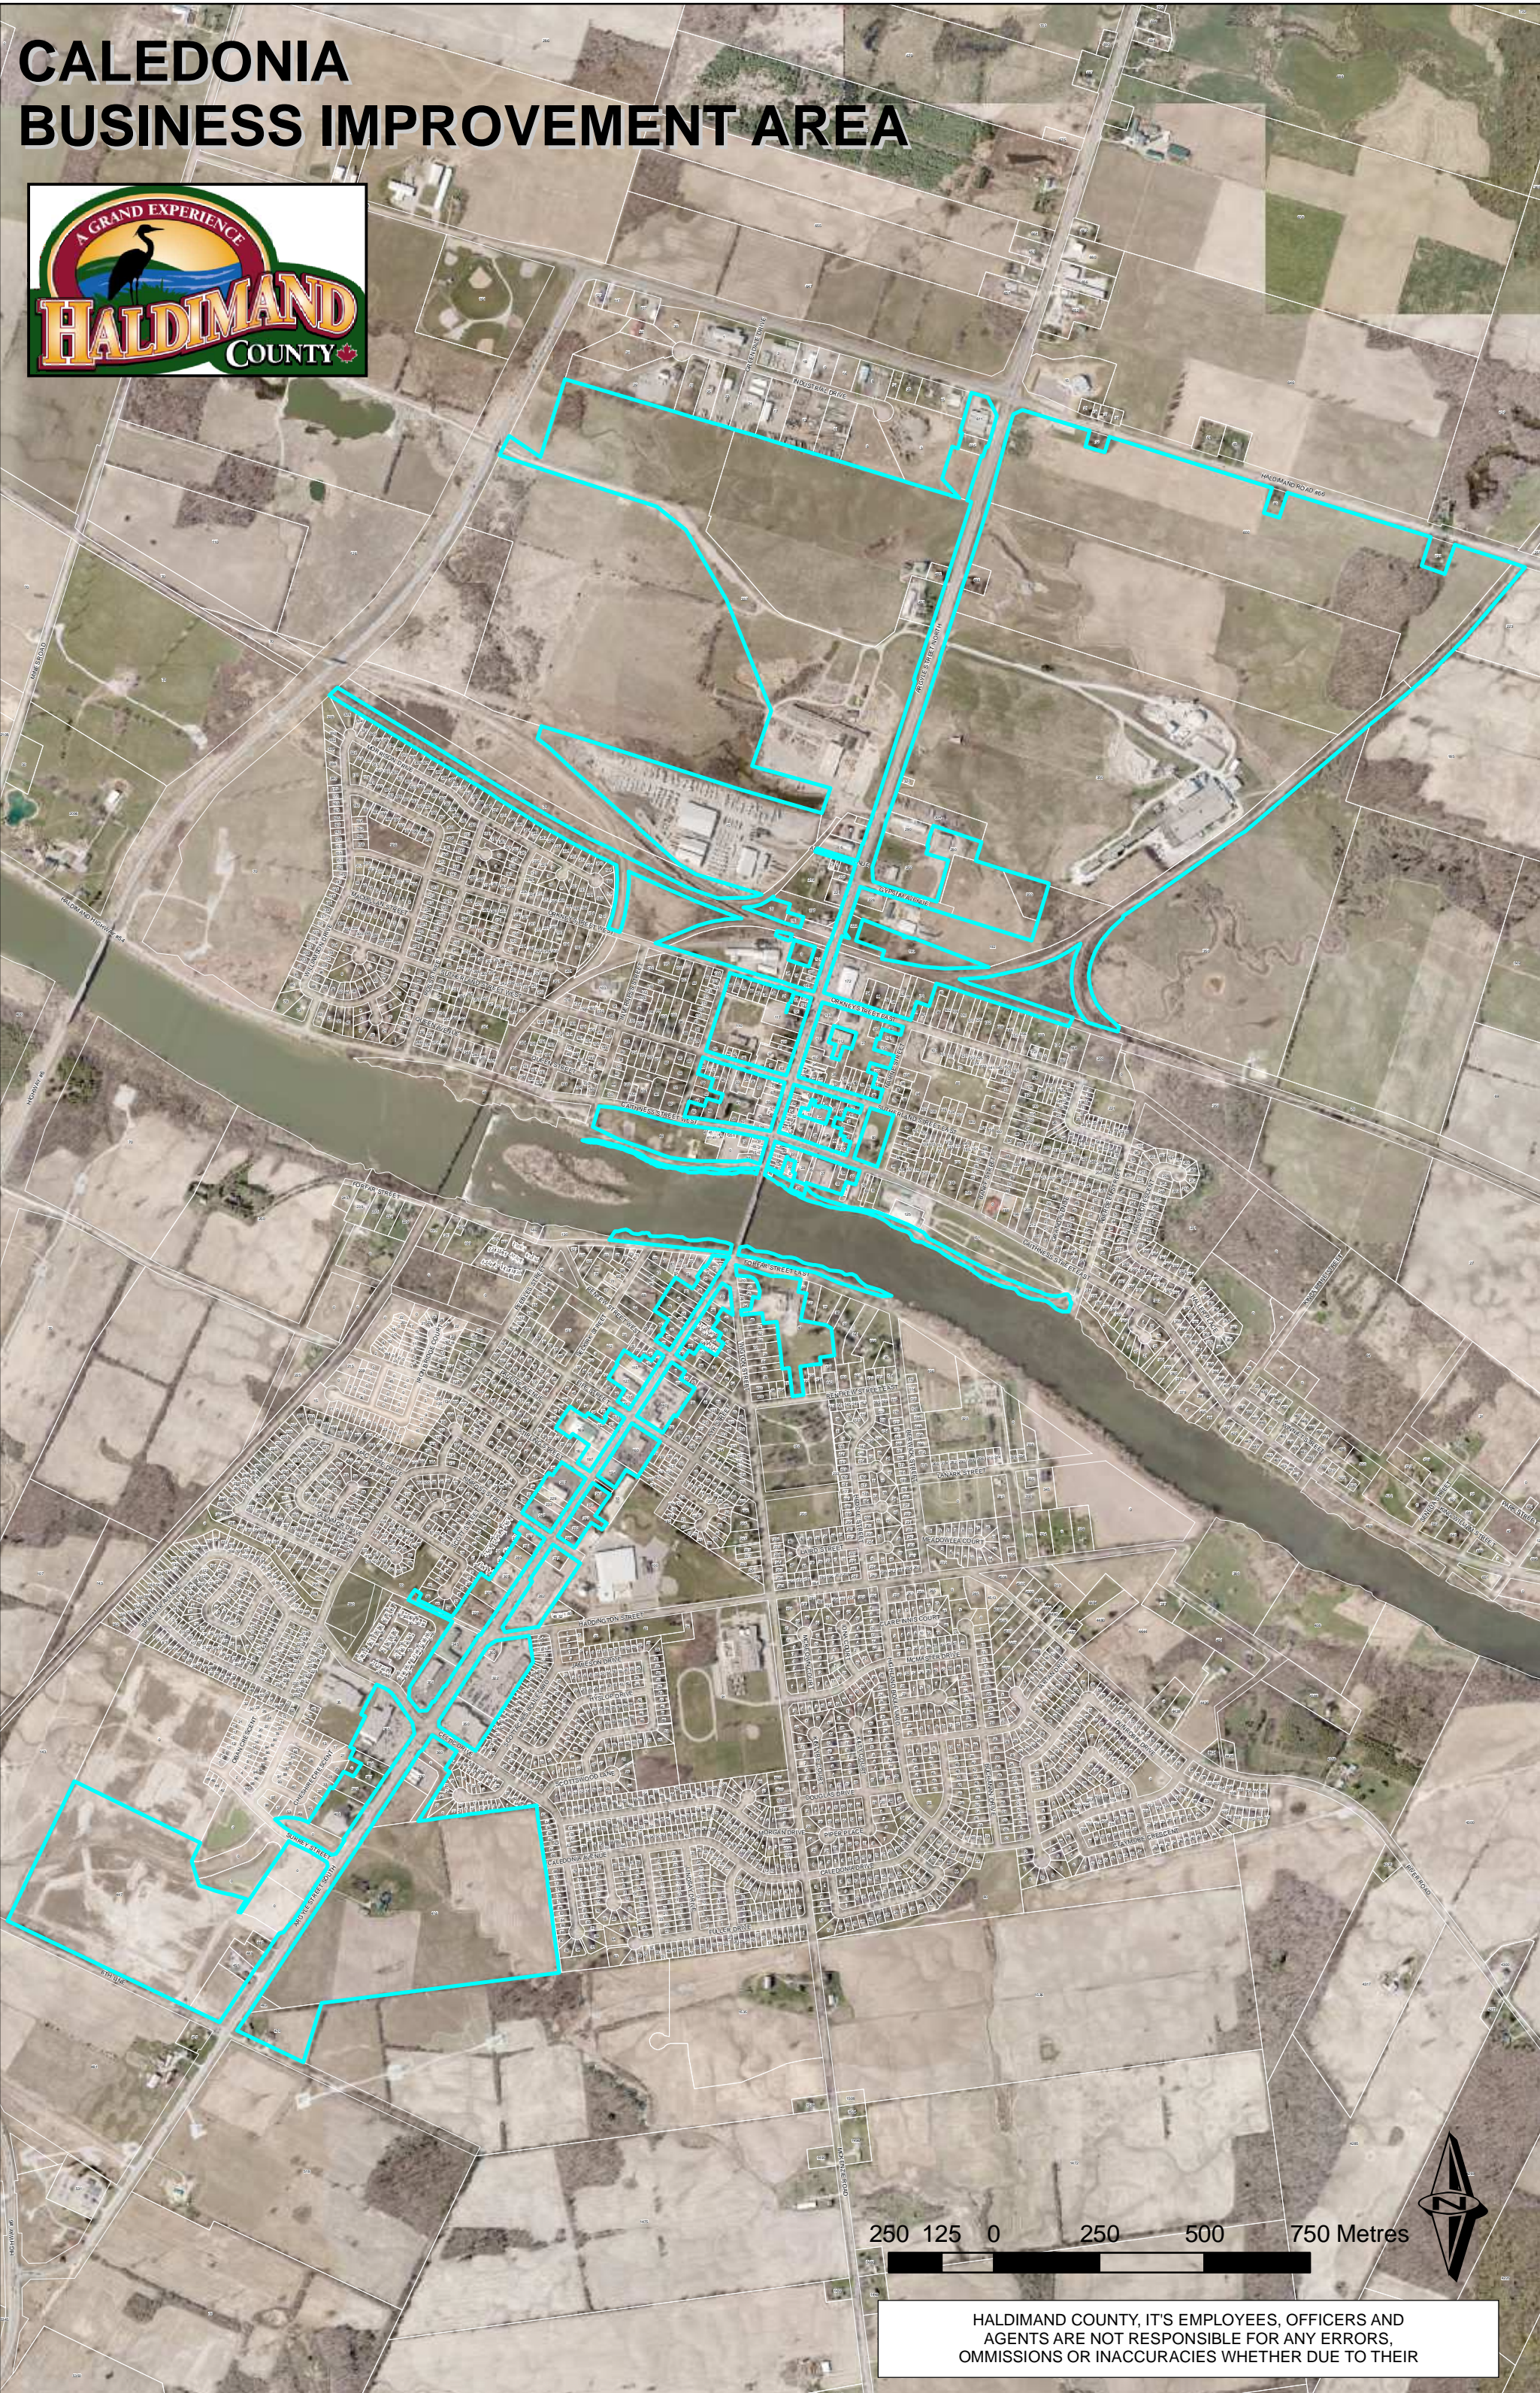

# CALEDONIA BUSINESS IMPROVEMENT AREA

250 125 0 250 500 750 Metres

HALDIMAND COUNTY, IT'S EMPLOYEES, OFFICERS AND AGENTS ARE NOT RESPONSIBLE FOR ANY ERRORS, OMISSIONS OR INACCURACIES WHETHER DUE TO THEIR