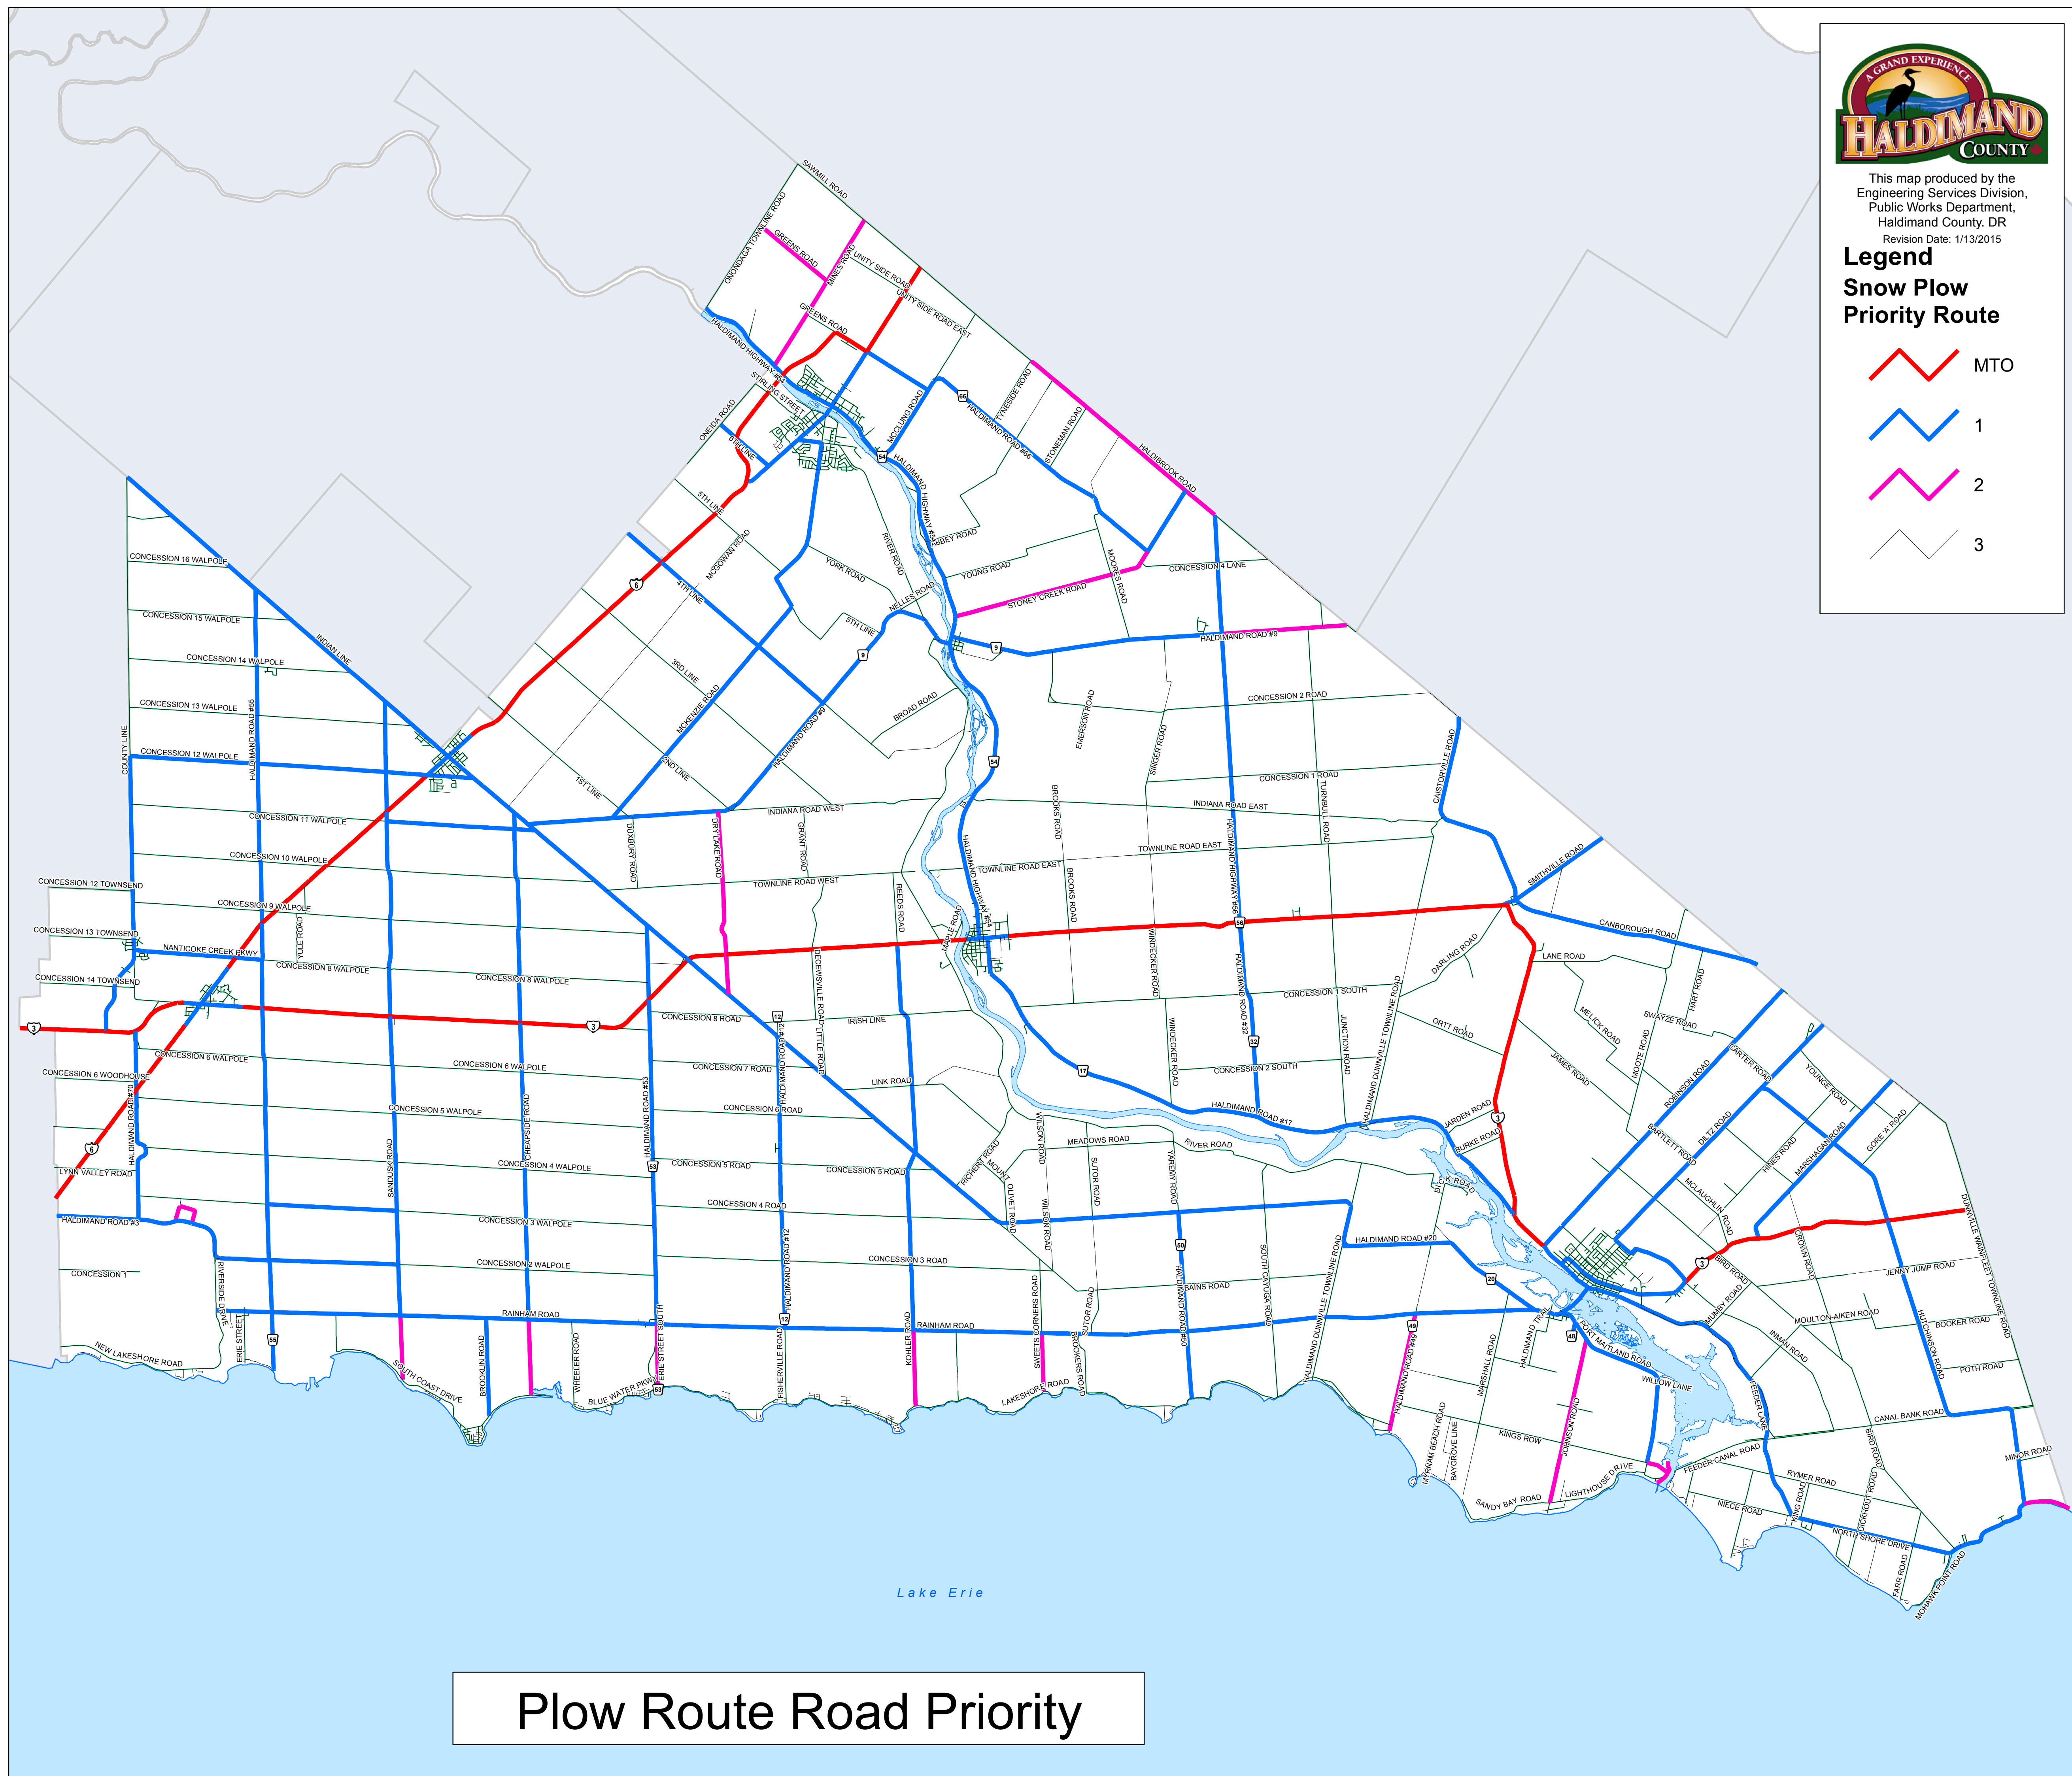

This map produced by the  
Engineering Services Division,  
Public Works Department,  
Haldimand County, DR  
Revision Date: 1/13/2015

### Legend Snow Plow Priority Route

-  MTO
-  1
-  2
-  3

## Plow Route Road Priority

Caledonia

Hagersville

Cayuga

Dunnville