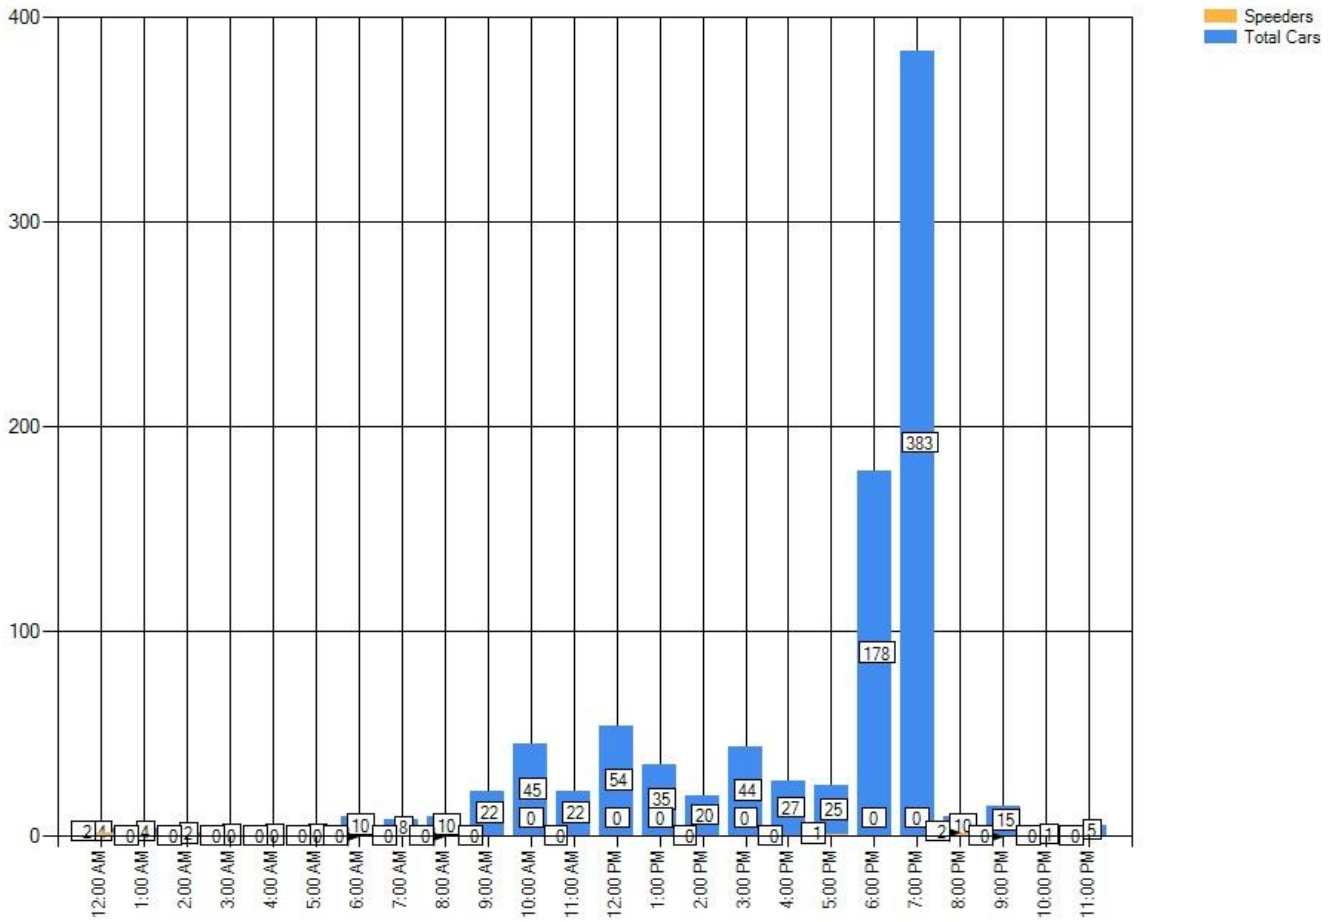

Date: 05/27/2019 12:00 AM
Report Start Date: 05/24/2019 09:00 AM
Report End Date: 05/26/2019 09:00 AM
Time Interval: 60 minutes
Speed Interval: 5 mph
Posted Speed Limit: 80 mph
Average Speed: 20 mph
Highest Speed: 108 mph
50th Percentile: 14 mph
85th Percentile: 37 mph
Number Above Speed Limit: 5
Total Number of Vehicles: 924

☒ Show Counts

Comments:

Count Vs. Hour