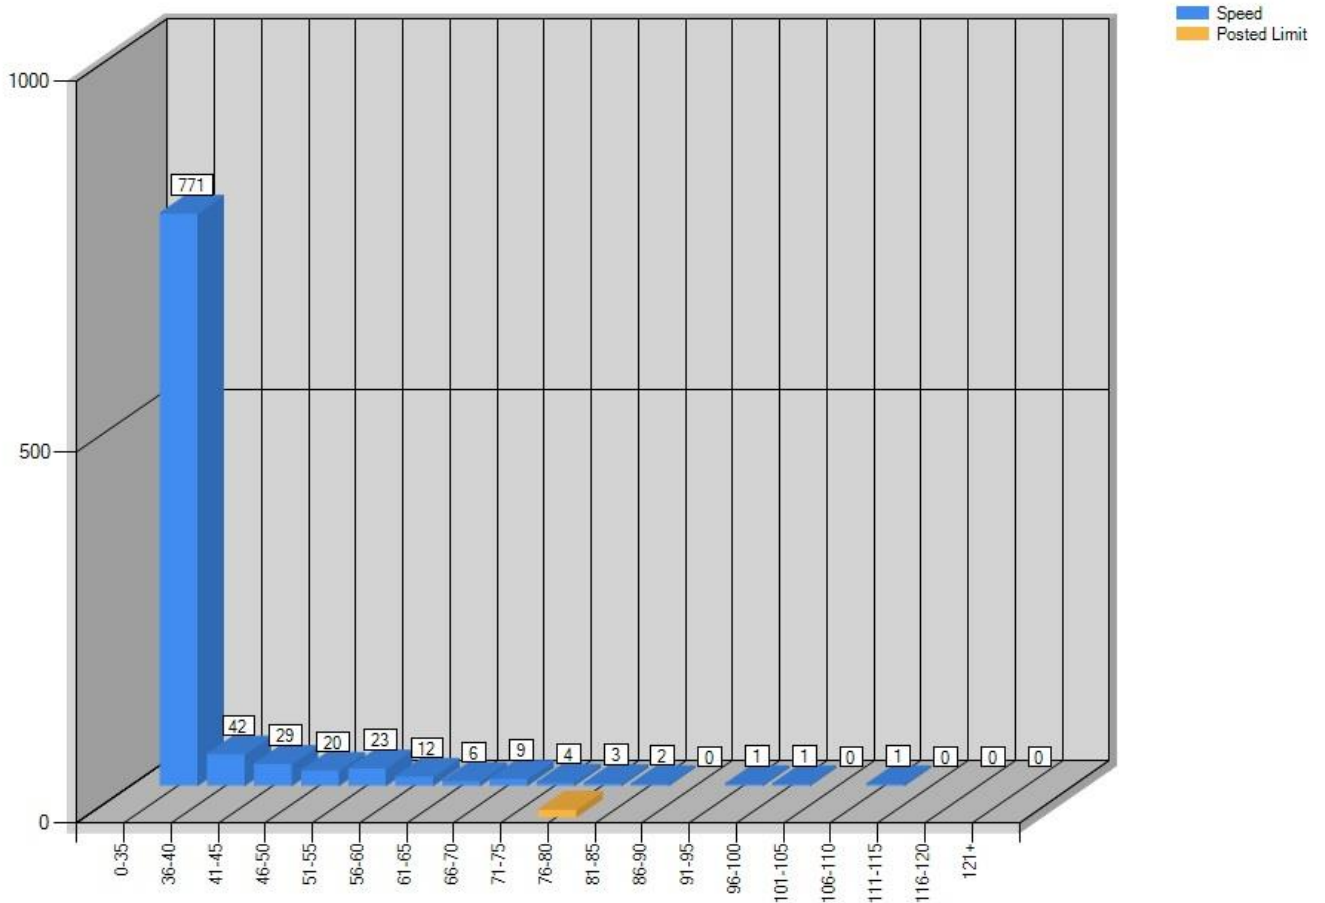

In reviewing the data for southbound traffic, 924 vehicles were recorded with the average speed at 21 km/h. The 85<sup>th</sup> percentile was travelling 37 km/h. The highest speed recorded was 108 km/h. The data also indicated that of the 924 vehicles recorded, 5 of them were travelling at least 20 km/hr over the speed limit representing 0.5% of the vehicles recorded.

Date: 05/27/2019 12:00 AM  
 Report Start Date: 05/24/2019 09:00 AM  
 Report End Date: 05/26/2019 09:00 AM  
 Time Interval: 60 minutes  
 Speed Interval: 5 mph  
 Posted Speed Limit: 80 mph  
 Average Speed: 20 mph  
 Highest Speed: 108 mph  
 50th Percentile: 14 mph  
 85th Percentile: 37 mph  
 Number Above Speed Limit: 5  
 Total Number of Vehicles: 924

Show Counts

Comments:

Count Vs. Hour

Date: 05/27/2019 12:00 AM  
Report Start Date: 05/24/2019 09:00 AM  
Report End Date: 05/26/2019 09:00 AM  
Time Interval: 60 minutes  
Speed Interval: 5 mph  
Posted Speed Limit: 80 mph  
Average Speed: 20 mph  
Highest Speed: 108 mph  
50th Percentile: 14 mph  
85th Percentile: 37 mph  
Number Above Speed Limit: 5  
Total Number of Vehicles: 924

Show Counts

Comments:

Count vs. Speed

Date: 05/27/2019 12:00 AM  
 Report Start Date: 05/24/2019 09:00 AM  
 Report End Date: 05/26/2019 09:00 AM  
 Time Interval: 60 minutes  
 Speed Interval: 5 mph  
 Posted Speed Limit: 80 mph  
 Average Speed: 20 mph  
 Highest Speed: 108 mph  
 50th Percentile: 14 mph  
 85th Percentile: 37 mph  
 Number Above Speed Limit: 5  
 Total Number of Vehicles: 924